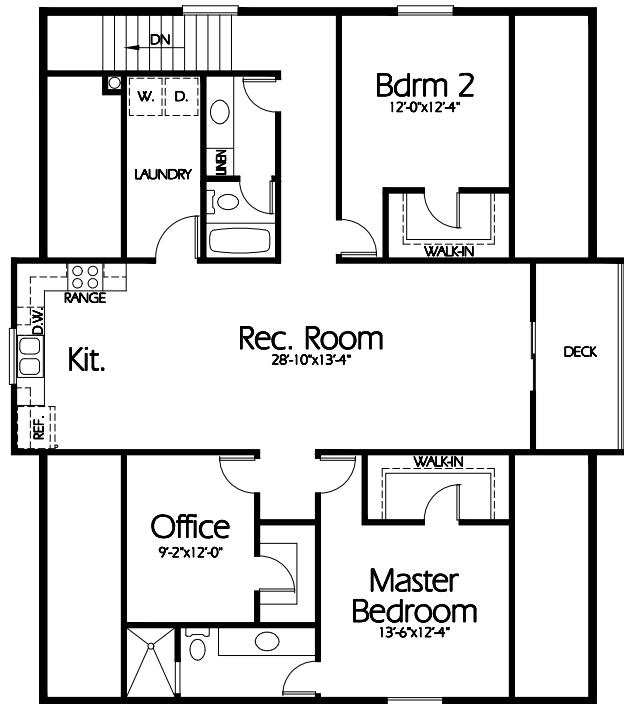

Garage 46'x52'

Main Level

Upper Level
1483 Sq. Feet

Garage 46'x52'
Version A

Hearthstone
Home Design
94 North 100 West - Bountiful, Utah 84010
Phone: (801) 298-2505
www.hearthstonedesign.com
info@hearthstonedesign.com