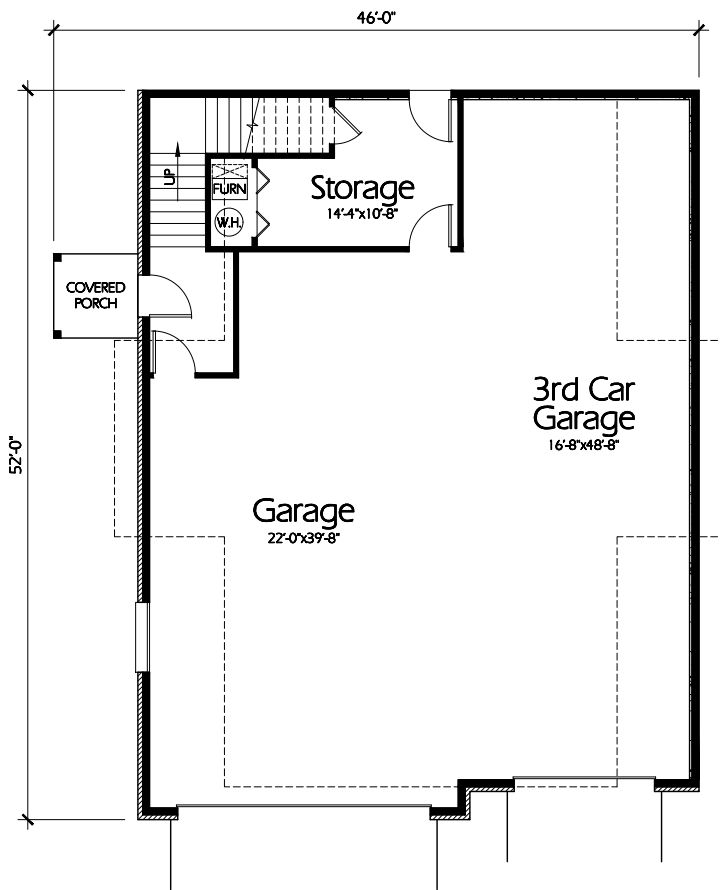

Garage 46'x52'

Main Level

Upper Level
1483 Sq. Feet

Garage 46'x52'
Version A

Hearthstone
Home Design
94 North 100 West - Bountiful, Utah 84010
Phone: (801) 298-2505
www.hearthstonedesign.com
info@hearthstonedesign.com